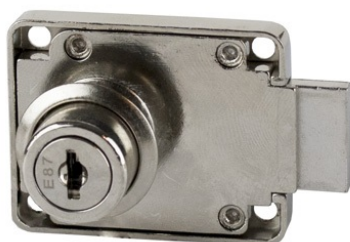

PRODUCT SHEET

Description:

Rim Lock MIC950 Backset 35mm, $\varnothing 19 \times 22$ mm, HCK SISO, LH, #J12 Nickel Plated

Item number:

14.01.095-5

Units	Box	Carton	HS Code	Barcode
Pcs.	24	240	8301300000	
				5704866032773