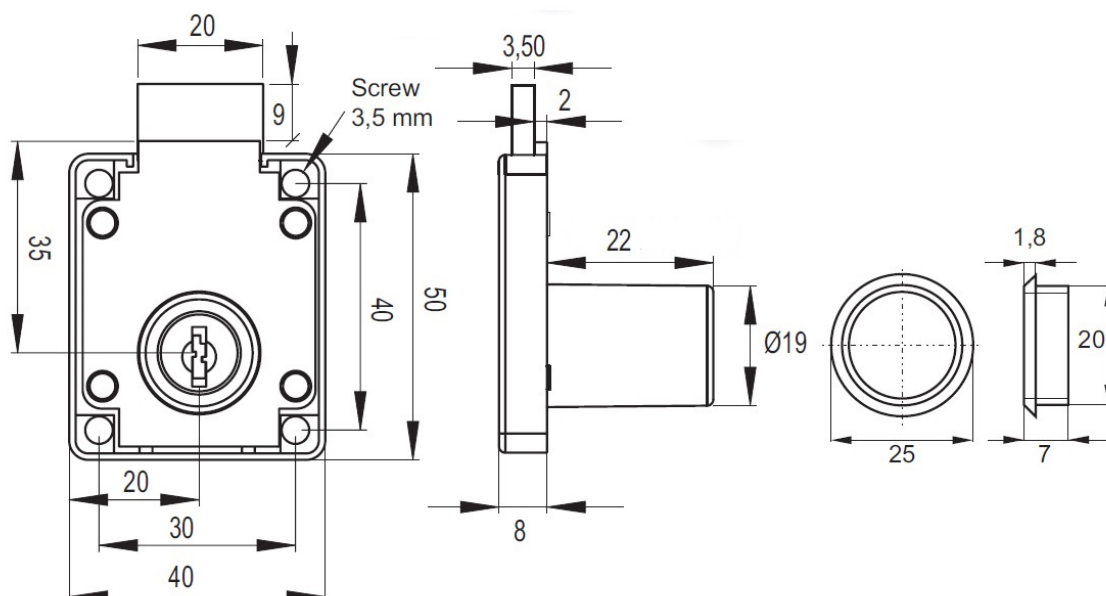

SISO A/S

Mileparken 11
DK-2740 Skovlunde
Denmark
VAT: DK 24786013

Phone +45 45 830 900

www.siso.dk
siso@siso.dk

Danske Bank
Nytorv Branch
Copenhagen
SWIFT: DABADKKK

Account no.
4180 3112 112936
IBAN Account
DK7230003112112936